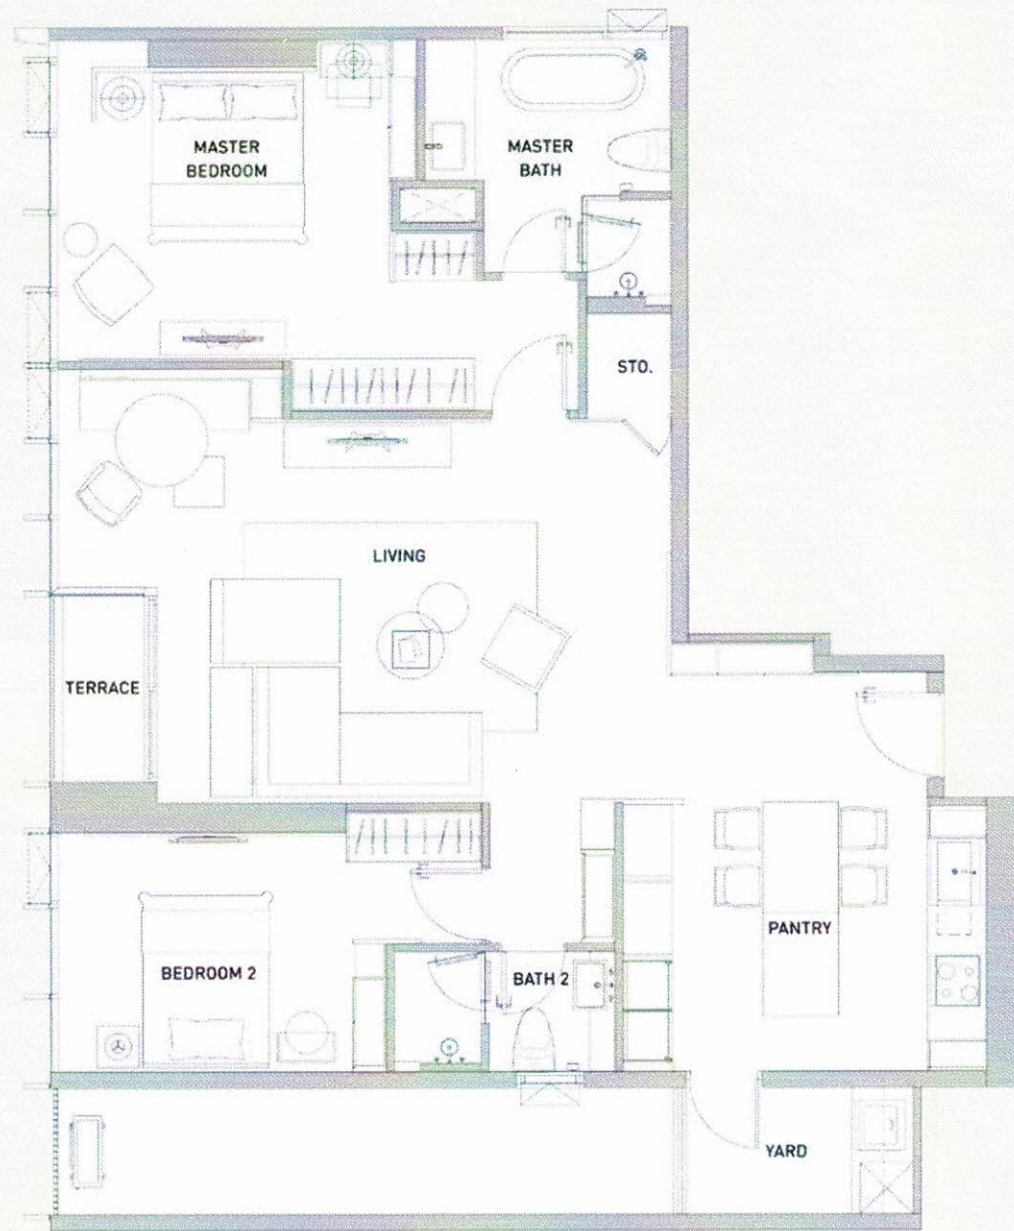

2 BEDROOMS
TYPE A: 111 SQ.M.

DIMENSIONS

- Master Bedroom: 4.2m x 3.8m
- Master Bathroom: 3.2m x 2.9m
- Bedroom 2: 3.9m x 2.8m
- Bathroom 2: 2.6m x 1.4m
- Living room: 4.5m x 7.3m
- Pantry: 4.3m x 3.1m
- Terrace: 2.2m x 1.1m
- Yard: 2.7m x 1.5m
- Storage: 1.2m x 1.0m

The identifying areas are approximate. Contents and images are for advertising purposes only.