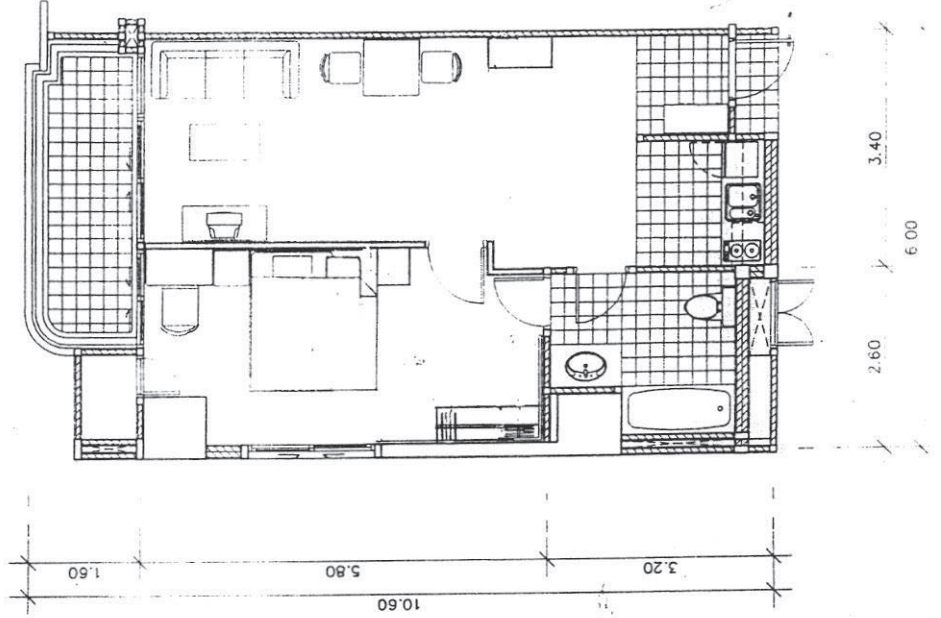

SUKHUMVIT 39-49 CONDOMINIUM

TYPE L1 SINGLE TYPE 1 BEDROOM

TYPE L1 SINGLE TYPE 1 BEDROOM

Unit	55.92m ²
Balcony	7.30m ²
Total	63.22m ²