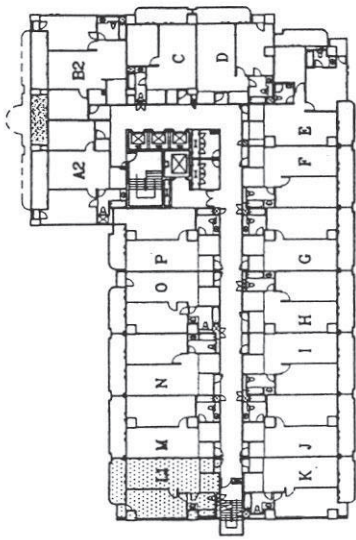

SUKHUMVIT 39-49 CONDOMINIUM

TYPE L1 SINGLE TYPE 1 BEDROOM

TYPE L1 SINGLE TYPE 1 BEDROOM

Unit	55.92m ²
Balcony	7.30m ²
Total	63.22m ²